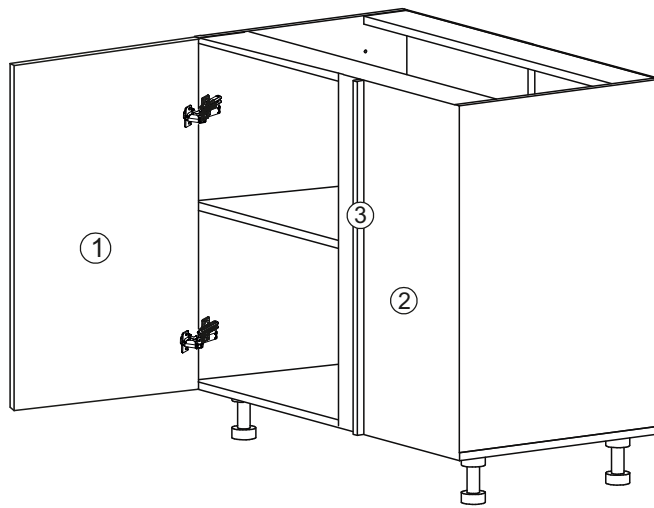

LD.270090.000

	7x50
G	x4

	3,5x30
c	x2

L

LD.297190.000-3/4