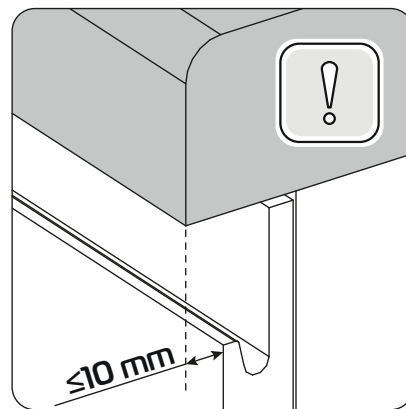

LD.270090.000

	7x50
G	x4

	3,5x30
c	x2

L

LD.297190.000-3/4