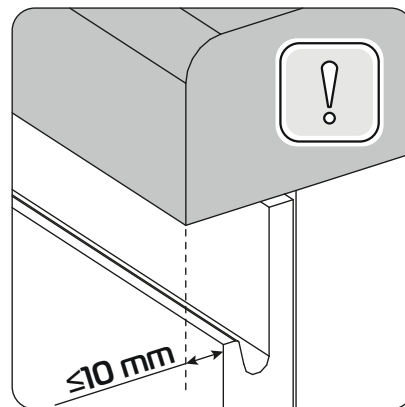

LD.270090.000

R

LD.297190.000-4/4

22.12.2023 ф3
Разраб:С.И. №2370