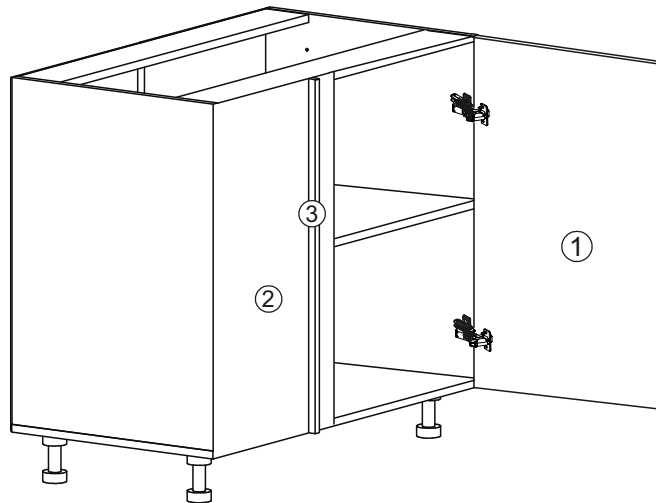

LD.270090.000

R

LD.297190.000-4/4

22.12.2023 ф3
Разраб:С.И. №2370